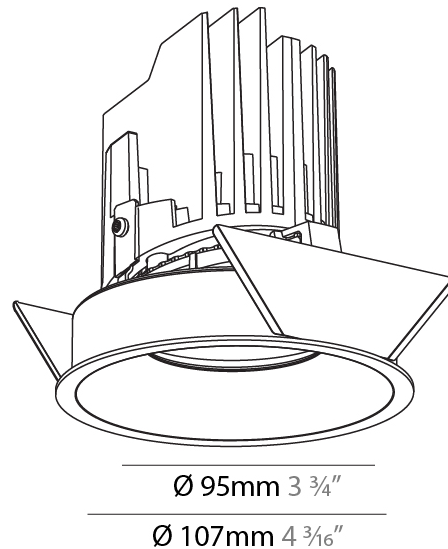

PHYSICAL

Shape: Round
Diameter (mm): 107
Diameter (in): 4 3/16
Height (mm): 112
Height (in): 4 7/16
Ceiling Thickness (mm): 10 / 12.5 / 15
Ceiling Thickness (in): 3/8 or 1/2 or 9/16
Min. Recessing Depth (mm): 130
Min. Recessing Depth (in): 5 1/8
Light Distribution: Adjustable / Downlight
Weight (kg): 0.488
Weight (lbs): 1.08
Fixture Finish: SSR / BKV / CWI / CRY / HAB / UFT / ITA / RUA / FTG / MYG / LOD / PUS / FRO / FUP / KIA / POP / BLS / SPG / MEY / GOH / GUM / CHC / COM / ABZ / JAG / OBR / MOS / ROR
Fixture Material: Aluminum Die Cast
Cut-out Measurements: 98mm / 3 7/8"

ELECTRICAL

Lamp Type: LED (Zhaga Standard)
Input Wattage (W): 13.2 / 16.5
Total Output Wattage (W): 12 / 14
Dimming: Tri-Mode (Non-Dimming and Phase Dimming (120Vac only) and 0-10V Dimming)
Driver Included: No
Driver Location: Recessed Housing
Driver Type: Constant Current - Universal
Driver Class: Class 2
Housing: See components
Input Voltage (V): 120 - 277
Constant Current (MA): 350

LED

Number of LEDs: 1
Color Temperature (°K): 2700 / 3000 / 3500 / 4000
Max. Delivered Lumen (lm): 850 / 950 / 1029 / 1050
Nominal Lumen (lm): 960 / 1070 / 1156 / 1180
CRI: >90 CRI
Efficiency (%): 0.885
Lamp Life (hrs): 50000

OPTICAL

Reflector°: 10
Adjustability: Rotational 355°; Tilt 10°

RATINGS AND CERTIFICATIONS

Certified By: Certified for North American Standards
IP rating: IP20